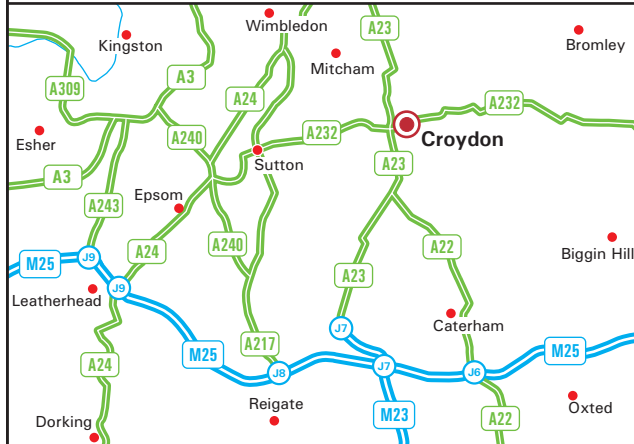

European Patent & Trade Mark Attorneys

Agile IP LLP
Airport House
Purley Way
Croydon CR0 0XZ

Tel: +44 (0)20 8915 1010 - Fax: +44 (0)20 8915 1049

www.agile-ip.co.uk

From M25

Leave the M25 at Junction 7 (signed Croydon & M23).
Join the M23 towards Croydon.
Continue beyond the M23 onto the A23 and follow to Purley Cross.
At Purley Cross, continue on the A23 (Purley Way).
Remain on the A23 for 1.5 miles.
Airport House is located on the left hand side (see inset).

By Train

East Croydon is served by trains from London Victoria, London Bridge, Gatwick Airport and Brighton.
Journey time to East Croydon is 15 minutes from both London and Gatwick.
Airport House is a 5-10 minute taxi ride from East Croydon station.