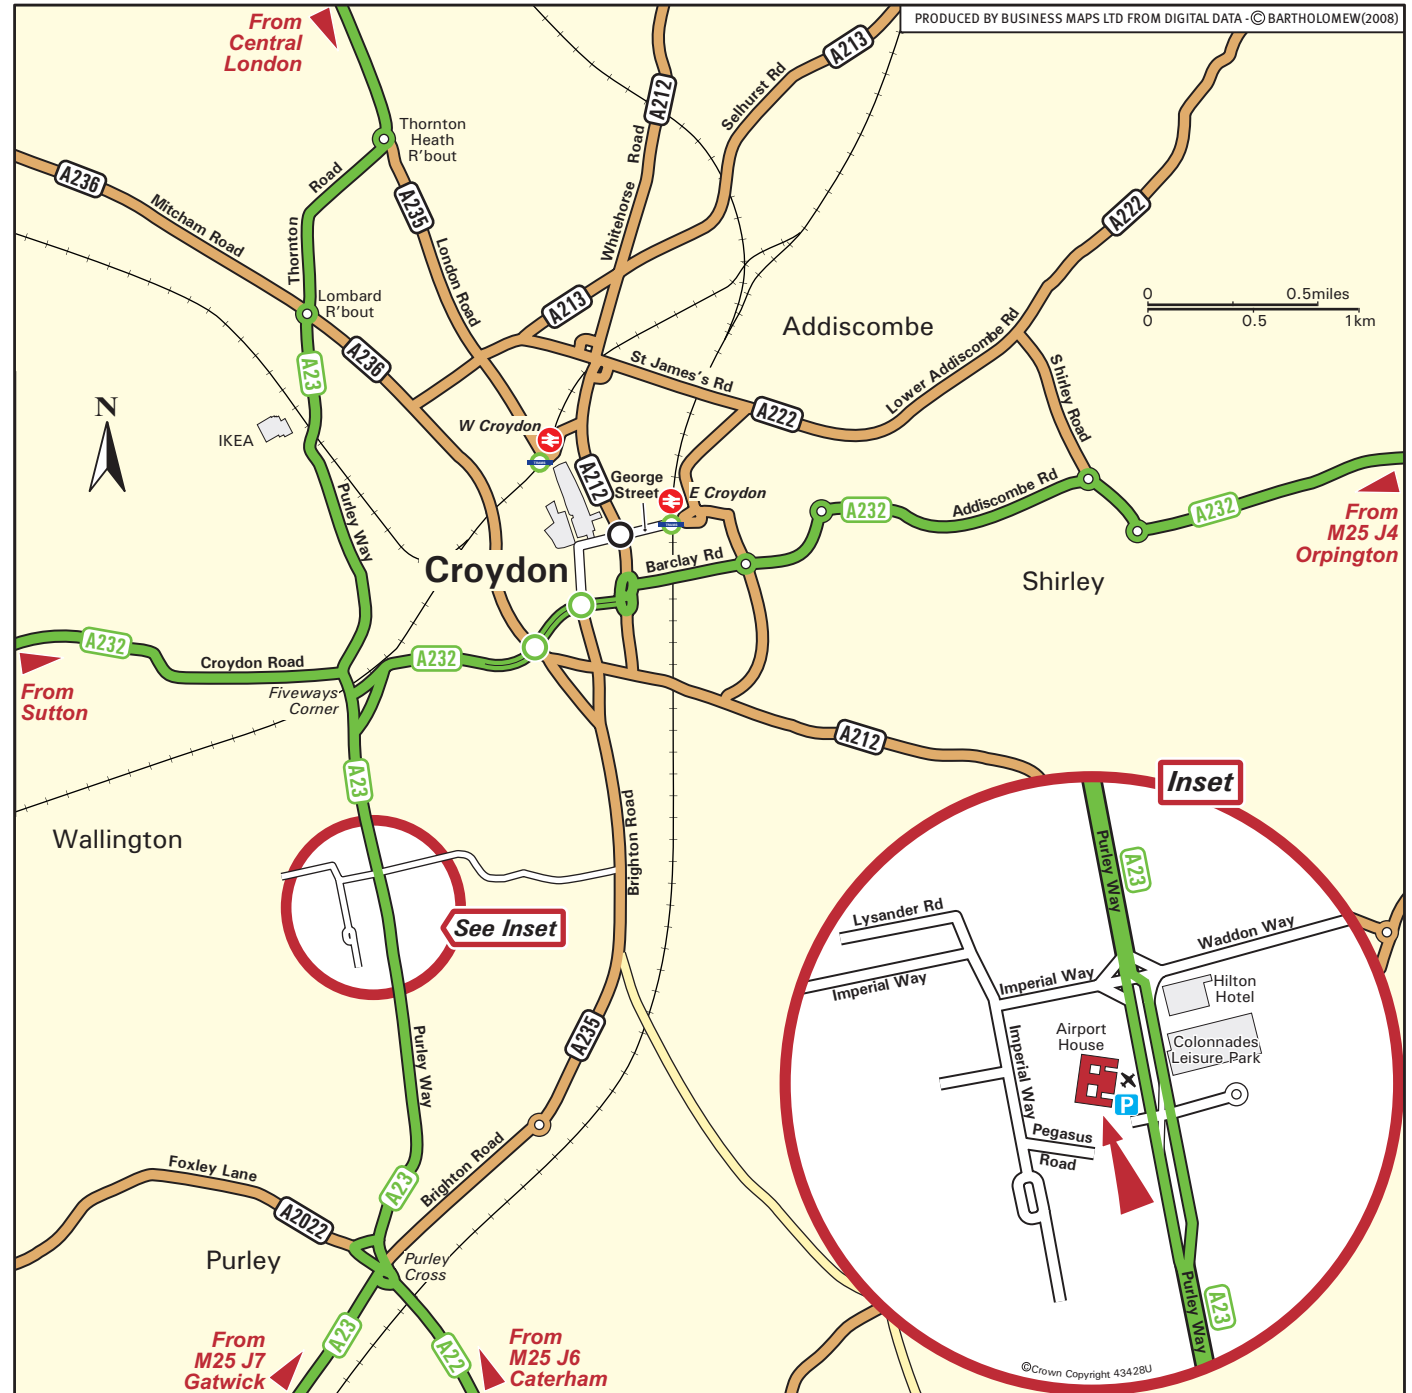

PRODUCED BY BUSINESS MAPS LTD FROM DIGITAL DATA - © BARTHOLOMEW(2008)

© Crown Copyright 43428J